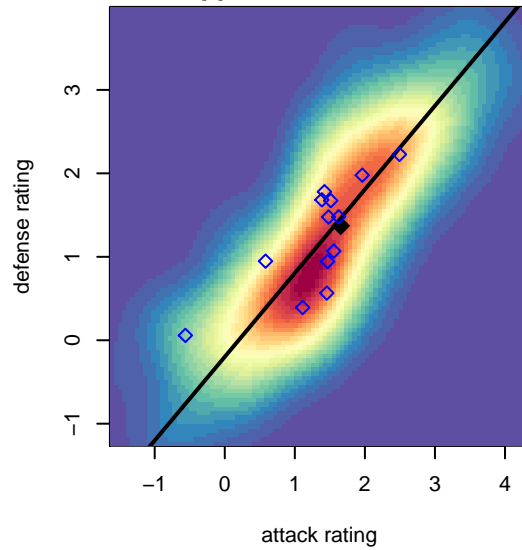

**attack and defense rating
relative to others at age
and all opponents in last 13 months**