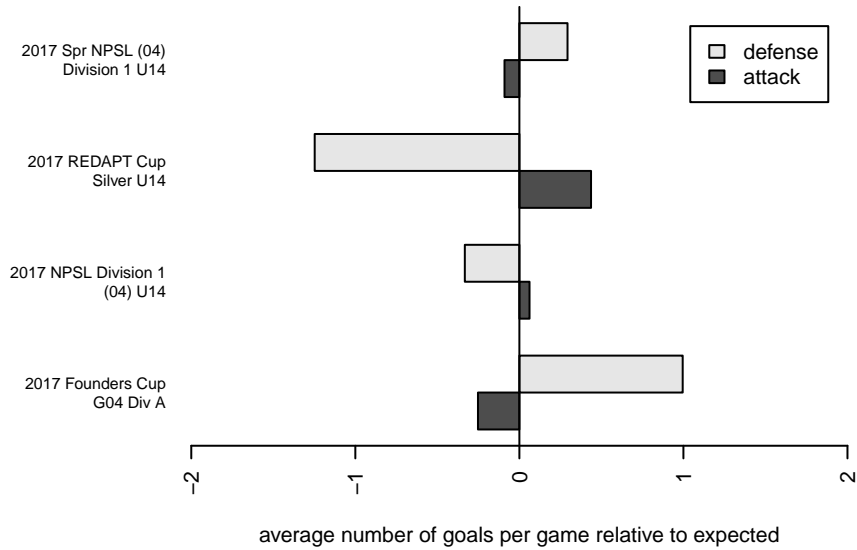

Performance relative to 13 month average