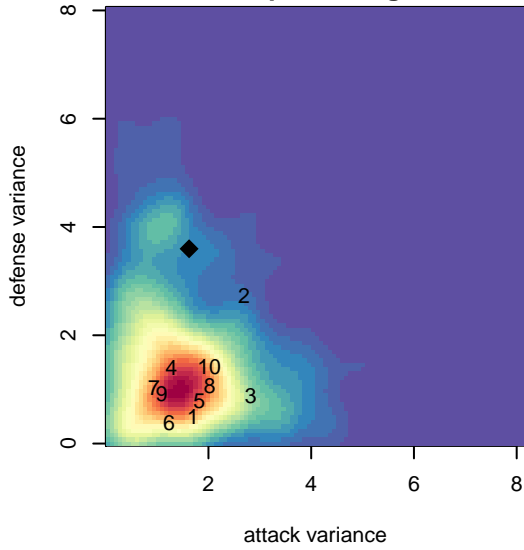

## Crossfire Select Lower G04

Crossfire Select  
 Redmond, WA  
 G04 total strength=1237  
 attack=5.23 defense=3.94  
 fall league = NPSL Div 1 (04) U14  
 spr league = Spr NPSL (04) Div 1 U14

alt names used:  
 Crossfire Select G04 Lower  
 CROSSFIRE SELECT G04 LOWER (WA)  
 CFS G04 – Gold – Lower  
 Crossfire Select G04 Lower

Venues played:  
 2017 REDAPT Cup Silver U14  
 2017 NPSL Division 1 (04) U14  
 2017 Founders Cup G04 Div A  
 2017 Spr NPSL (04) Division 1 U14

**attack and defense variance (black dot)  
relative to other teams  
and top 10 in region**