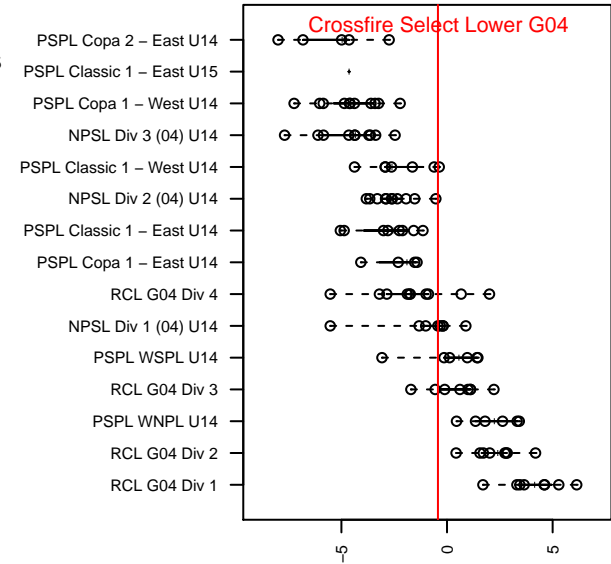

**attack and defense rating
relative to others at age
and all opponents in last 13 months**