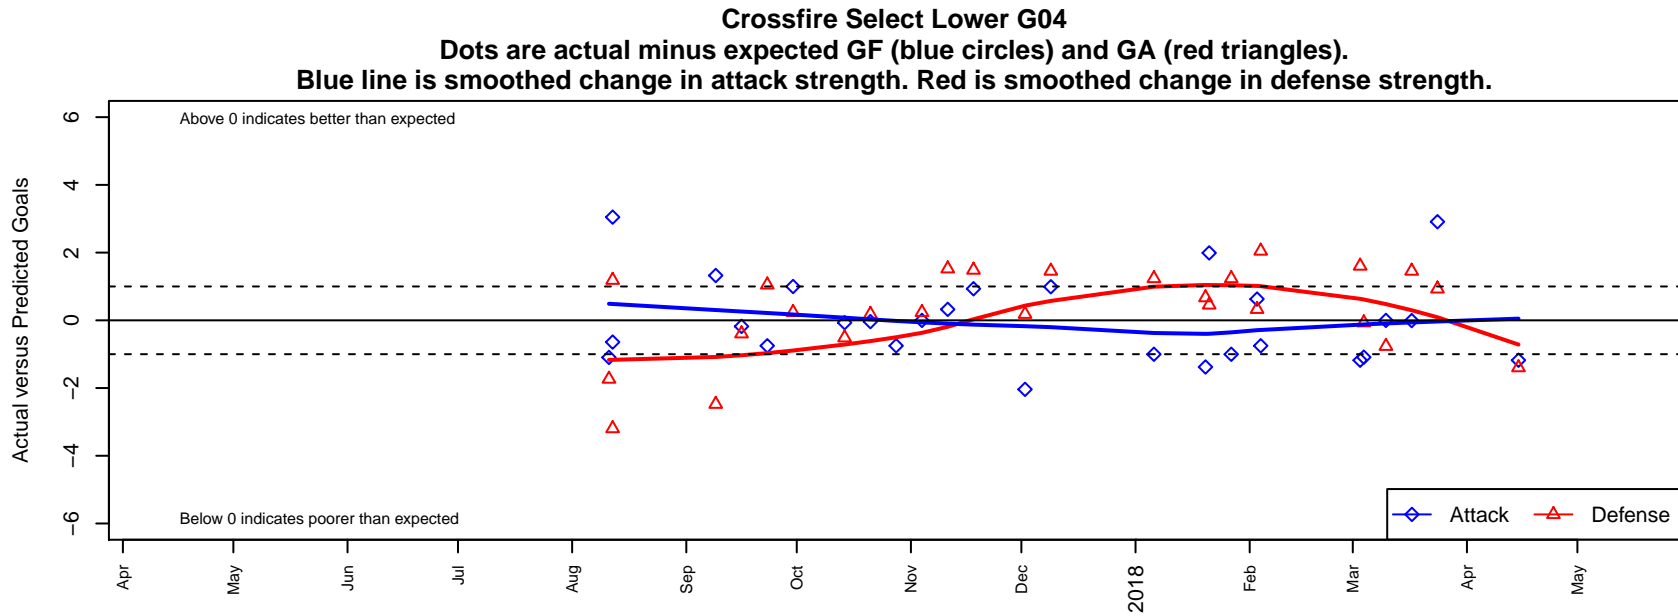

## Crossfire Select Lower G04

Crossfire Select  
 Redmond, WA  
 G04 total strength=1237  
 attack=5.23 defense=3.94  
 fall league = NPSL Div 1 (04) U14  
 spr league = Spr NPSL (04) Div 1 U14

alt names used:  
 Crossfire Select G04 Lower  
 CROSSFIRE SELECT G04 LOWER (WA)  
 CFS G04 – Gold – Lower  
 Crossfire Select G04 Lower

Venues played:  
 2017 REDAPT Cup Silver U14  
 2017 NPSL Division 1 (04) U14  
 2017 Founders Cup G04 Div A  
 2017 Spr NPSL (04) Division 1 U14

**attack and defense variance (black dot)  
relative to other teams  
and top 10 in region**