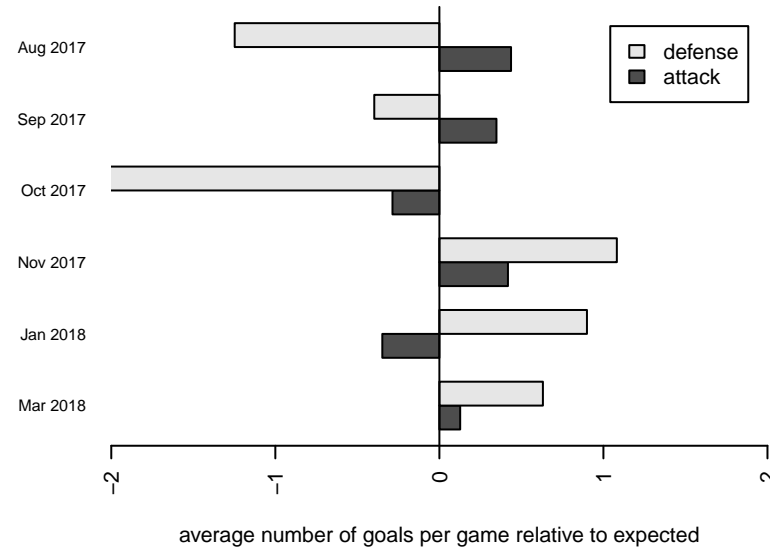

Performance relative to 13 month average